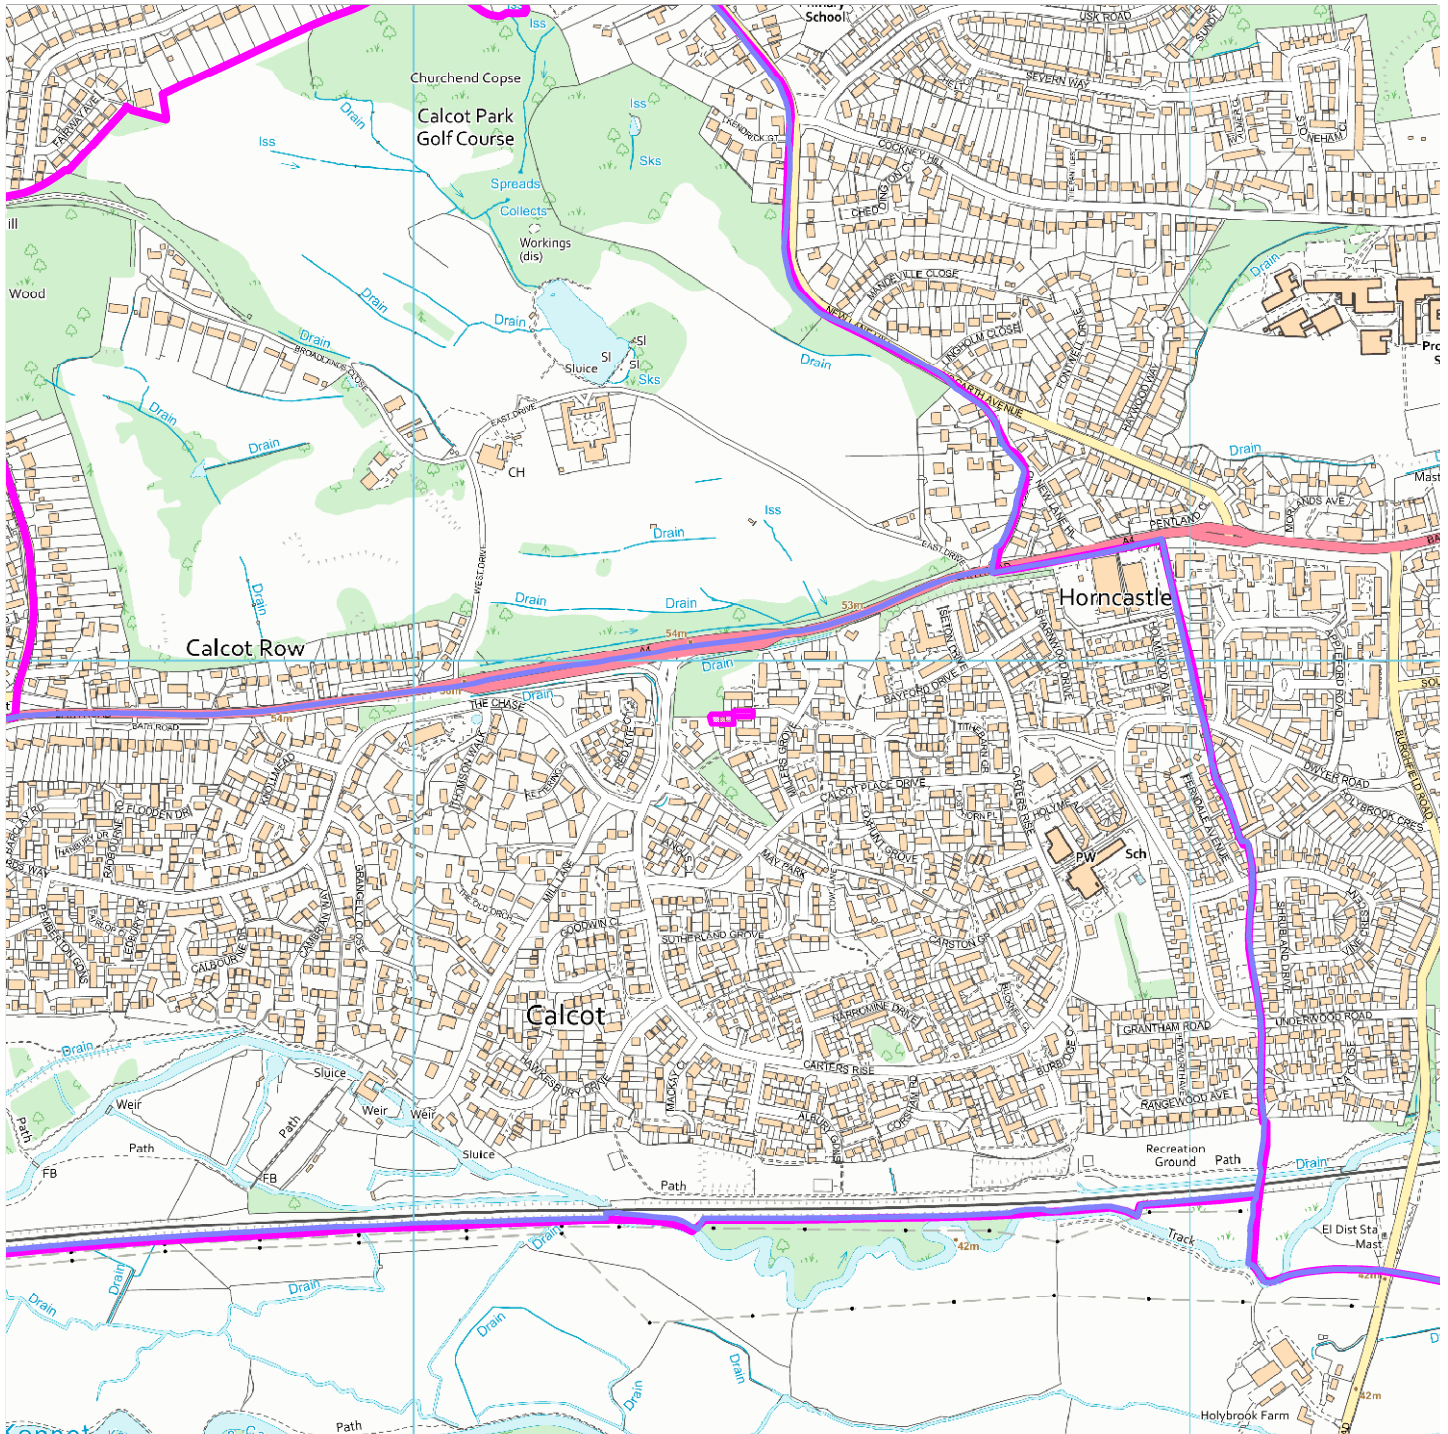

20/02861/FUL

18 Sandhills Way, Calcot

Map Centre Coordinates :

Scale : 1:9748

Reproduced from the Ordnance Survey map with the permission of the Controller of Her Majesty's Stationery Office © Crown Copyright 2003.

Unauthorised reproduction infringes Crown Copyright and may lead to prosecution or civil proceedings .

Organisation	West Berkshire Council
Department	
Comments	Not Set
Date	02 March 2021
SLA Number	0100024151